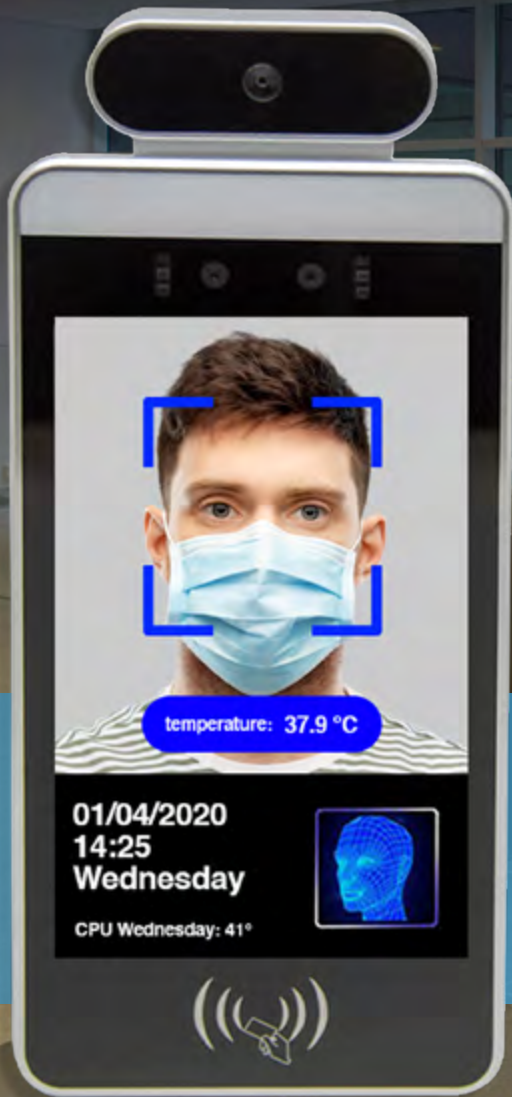

FTC Temperature Check System

with facial recognition

Automated temperature scanning in seconds

Abnormal temperature warning

Reduces the spread of viruses

Helps identify illness

Optional facial recognition

Access control for visitors, staff or the public

Can be used in any workplace

From as little as £1.30 per day
Outright purchase or lease
options available

REDUCES THE SPREAD OF VIRUSES IN THE WORKPLACE

Taking precautions in our working environment has never been so important. This device brought to you by FTC carries out invaluable temperature checks when staff enter your premises and also has the optional capability of facial recognition to further control access.

- 8 inch slimline terminal - durable and waterproof
- Suitable for any warehouse, office or factory with versatile mounting options
- Real-time voice alert automatically identifies the temperature which also sounds an alarm when it exceeds a set value
- Industry-leading, non contact technology, IP65 rating
- Attendance management, keep track of staff entrance and exit times
- Security management, can identify prohibited persons