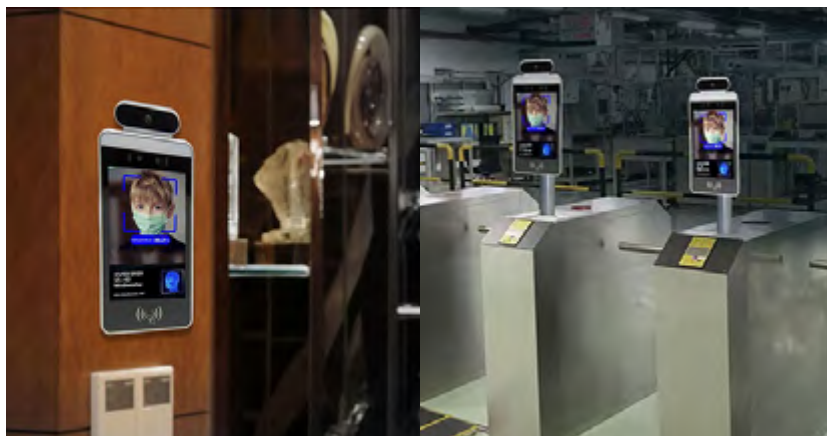

Can be used in any workplace

From as little as £1.30 per day
Outright purchase or lease
options available

REDUCES THE SPREAD OF VIRUSES IN THE WORKPLACE

Taking precautions in our working environment has never been so important. This device brought to you by FTC carries out invaluable temperature checks when staff enter your premises and also has the optional capability of facial recognition to further control access.

- 8 inch slimline terminal - durable and waterproof
- Suitable for any warehouse, office or factory with versatile mounting options
- Real-time voice alert automatically identifies the temperature which also sounds an alarm when it exceeds a set value
- Industry-leading, non contact technology, IP65 rating
- Attendance management, keep track of staff entrance and exit times
- Security management, can identify prohibited persons